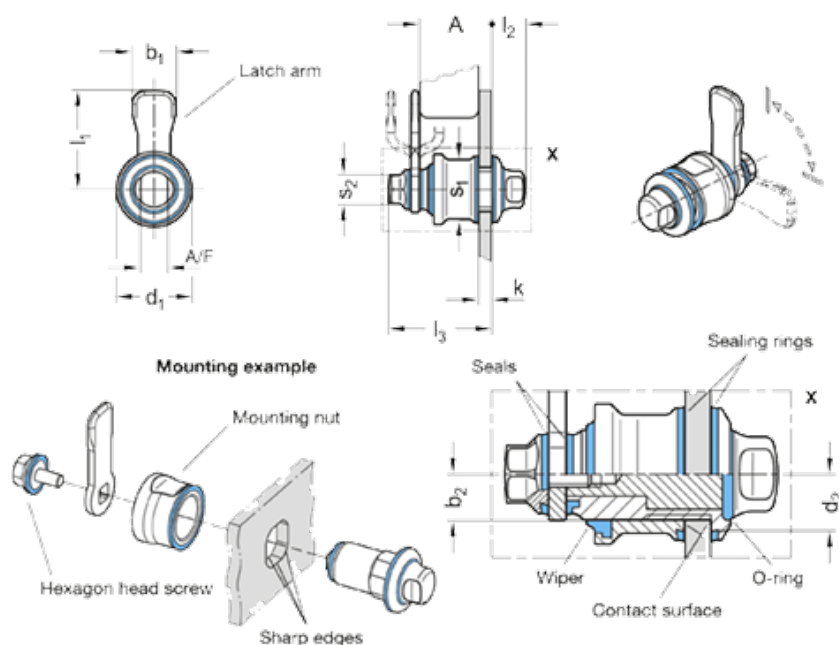

Article number: 20115030SW44VHE

Description: E+G Stainless steel latch GN 1150-VH-E  
Hygienic Design

## Measures

af = 13	kmax = 6
b2 = 10	kmin = 1.5
d1 = 30	la = 44
d2 = 13	s1 = 27
g = 211	s2 = 13
l1 = 45	
l2 = 15.3	
l3 = -	